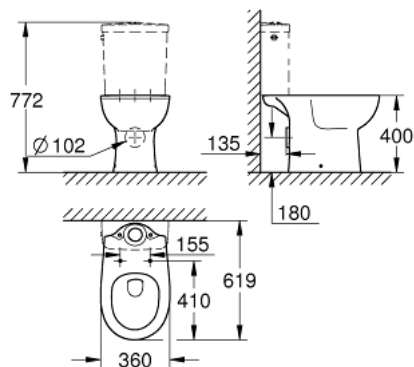

## 39 428 000 BAU CERAMIC FLOOR STANDING WC FOR CLOSE COUPLED COMBINATION

### PRODUCT DESCRIPTION

- Colour: alpine white
- wash down
- boxed rim
- horizontal outlet
- class 1, full flush 6 l according to EN997
- flushes with 3 l for small flush
- including fixation set
- cistern to be ordered separately
- sanitary ware
- compatible with seat and cover 39 492 000 (standard) or 39 493 000 (soft close)

39 428 000 **BAU CERAMIC FLOOR STANDING WC FOR CLOSE COUPLED COMBINATION**

**SPARE PARTS**, junij 2016 – now

1: Mounting set (Spare part-nr. 49516000)