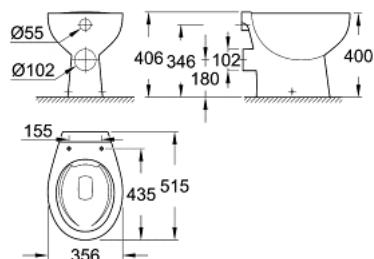

### PRODUCT DESCRIPTION

- Colour: alpine white
- wash down
- rimless
- horizontal outlet
- class 1, full flush 6 l according to EN997
- flushes with 3 l for small flush
- including fixation set
- sanitary ware
- compatible with seat and cover 39 492 000 (standard), 39 493 000 (soft close) and 39 898 000 (slim seat soft close)