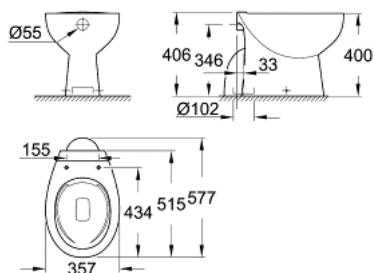

39 431 000 BAU CERAMIC FLOOR STANDING WC

PRODUCT DESCRIPTION

- Colour: alpine white
- wash down
- rimless
- vertical outlet
- class 1, full flush 6 l according to EN997
- flushes with 3 l for small flush
- including fixation set
- sanitary ware
- compatible with seat and cover 39 492 000 (standard), 39 493 000 (soft close) and 39 898 000 (slim seat soft close)

39 431 000 **BAU CERAMIC FLOOR STANDING WC**

SPARE PARTS, junij 2016 – now

1: Mounting set (Spare part-nr. 49516000)