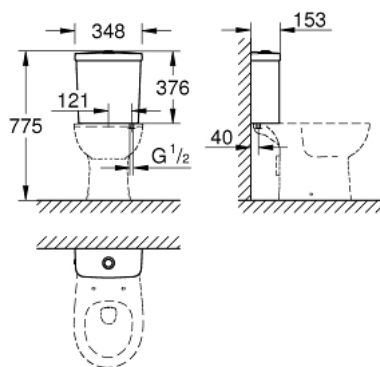

39 436 000 BAU CERAMIC EXPOSED FLUSHING CISTERN

PRODUCT DESCRIPTION

- Colour: alpine white
- bottom inlet
- inlet and outlet concealed
- including flushing set
- sanitary ware

39 436 000 BAU CERAMIC EXPOSED FLUSHING CISTERN

SPARE PARTS, junij 2016 – now

- 1: Dual flush push button (Spare part-nr. 49526000)
- 2: Filling valve (Spare part-nr. 49023000)
- 3: Discharge valve for Bau Ceramic cistern (Spare part-nr. 49061000)
- 4: Rubber sealing (Spare part-nr. 49021000)
- 5: Fixing bolt (Spare part-nr. 49022000)