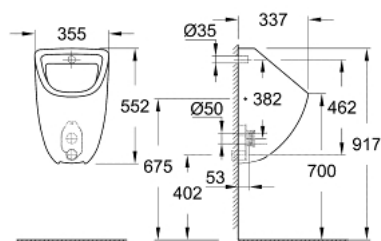

39 438 000 BAU CERAMIC URINAL

PRODUCT DESCRIPTION

- Colour: alpine white
- concealed inlet
- class 1, full flush 1 l
- including fixation set
- sanitary ware
- for installation please order urinal trap 39 732 000 (horizontal outlet) or 39 733 000 (vertical outlet), sold separately
- not compatible with temperature sensor 39 367 000

39 438 000 **BAU CERAMIC URINAL**

SPARE PARTS, junij 2016 – now

1: Mounting set (Spare part-nr. 49025000)