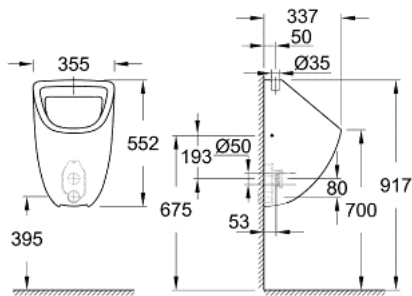

39 439 000 **BAU CERAMIC URINAL**

PRODUCT DESCRIPTION

- Colour: alpine white
- top inlet
- class 1, full flush 1 l
- including fixation set
- sanitary ware
- for installation please order urinal trap 39 732 000 (horizontal outlet) or 39 733 000 (vertical outlet), sold separately

39 439 000 **BAU CERAMIC URINAL**

SPARE PARTS, junij 2016 – now

1: Mounting set (Spare part-nr. 49025000)