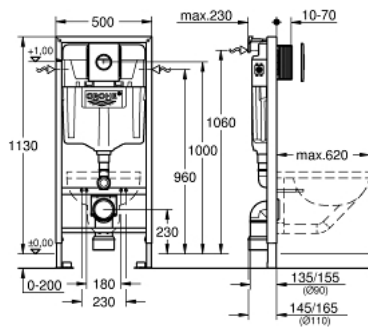

39 451 000 **RAPID SL 6-IN-1 SET FOR WC, 1.13 M INSTALLATION HEIGHT**

SPARE PARTS, september 2016 – now

- 1: Threaded bolt (Spare part-nr. 4276400M)
- 2: WC inlet and outlet connecting set (Spare part-nr. 37311K00)
- 2.1: Basin fastening (Spare part-nr. 43511SH0)
- 2.2: Connector (Spare part-nr. 37119000)
- 3: PP-outlet bend \varnothing 90 mm (Spare part-nr. 42327000)
- 4: Reducer (Spare part-nr. 42242000)
- 5: Support for outlet bend (Spare part-nr. 42243000)
- 6: Inspection shaft (Spare part-nr. 66791000)
- 7: Filling valve (Spare part-nr. 37095000)
- 7.1: Lever (Spare part-nr. 43734000)
- 7.1.1: Seal (Spare part-nr. 4377000M)
- 7.2: Valve head (Spare part-nr. 43536000)
- 7.3: Membrane (Spare part-nr. 4375800M)
- 7.4: Screw cap (Spare part-nr. 43735000)
- 7.5: Valve float, 5 pcs. (Spare part-nr. 4379100M)
- 7.6: Set of seals (Spare part-nr. 43722000)*
- 8: Support device (Spare part-nr. 42246000)
- 9: Connecting hose (Spare part-nr. 42233000)
- 9.1: Sealing washer (Spare part-nr. 0319100M)
- 10: Dual Flush discharge valve AV1 (Spare part-nr. 42320000)
- 10.1: Extension for overflow pipe (Spare part-nr. 42313000)
- 10.2: Pneumatic hose (Spare part-nr. 42319000)
- 10.3: Seal (Spare part-nr. 42310000)
- 11: Valve seat for GD2 (Spare part-nr. 42315000)
- 12: Wall brackets (Spare part-nr. 3855800M)
- 13: Retrofit set (Spare part-nr. 38796000)
- 13.1: Mounting frame (Spare part-nr. 42358000)
- 13.1.1: Screw (Spare part-nr. 6636200M)
- 14: Top plate with push button (Spare part-nr. 42375SH0)
- 15: Set for noise protection (Spare part-nr. 37131000)
- 16: 4.5 l adapter for GD2 (Spare part-nr. 42333000)*
- 17: Accessory (Spare part-nr. 38779000)*
- 18: Xtra wall brackets, flexible placing (Spare part-nr. 38733000)*