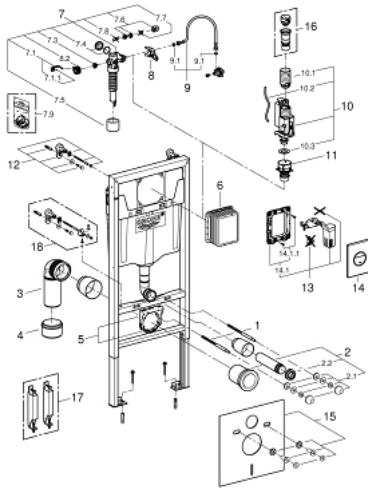

39 451 000 **RAPID SL 6-IN-1 SET FOR WC, 1.13 M INSTALLATION HEIGHT**

SPARE PARTS, september 2016 – now

- 1: Threaded bolt (Spare part-nr. 4276400M)
- 2: WC inlet and outlet connecting set (Spare part-nr. 37311K00)
- 2.1: Basin fastening (Spare part-nr. 43511SH0)
- 2.2: Connector (Spare part-nr. 37119000)
- 3: PP-outlet bend \varnothing 90 mm (Spare part-nr. 42327000)
- 4: Reducer (Spare part-nr. 42242000)
- 5: Support for outlet bend (Spare part-nr. 42243000)
- 6: Inspection shaft (Spare part-nr. 66791000)
- 7: Filling valve (Spare part-nr. 37095000)
- 7.1: Lever (Spare part-nr. 43734000)
- 7.1.1: Seal (Spare part-nr. 4377000M)
- 7.2: Valve head (Spare part-nr. 43536000)
- 7.3: Membrane (Spare part-nr. 4375800M)
- 7.4: Screw cap (Spare part-nr. 43735000)
- 7.5: Valve float, 5 pcs. (Spare part-nr. 4379100M)
- 7.6: Set of seals (Spare part-nr. 43722000)*
- 8: Support device (Spare part-nr. 42246000)
- 9: Connecting hose (Spare part-nr. 42233000)
- 9.1: Sealing washer (Spare part-nr. 0319100M)
- 10: Dual Flush discharge valve AV1 (Spare part-nr. 42320000)
- 10.1: Extension for overflow pipe (Spare part-nr. 42313000)
- 10.2: Pneumatic hose (Spare part-nr. 42319000)
- 10.3: Seal (Spare part-nr. 42310000)
- 11: Valve seat for GD2 (Spare part-nr. 42315000)
- 12: Wall brackets (Spare part-nr. 3855800M)
- 13: Retrofit set (Spare part-nr. 38796000)
- 13.1: Mounting frame (Spare part-nr. 42358000)
- 13.1.1: Screw (Spare part-nr. 6636200M)
- 14: Top plate with push button (Spare part-nr. 42375SH0)
- 15: Set for noise protection (Spare part-nr. 37131000)
- 16: 4.5 l adapter for GD2 (Spare part-nr. 42333000)*
- 17: Accessory (Spare part-nr. 38779000)*
- 18: Xtra wall brackets, flexible placing (Spare part-nr. 38733000)*