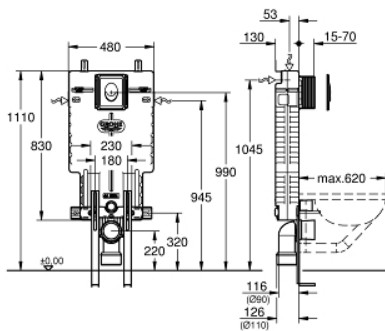

### PRODUCT DESCRIPTION

- Colour: chrome
- with flushing cistern GD 2, 6 - 9 l
- consisting of:
  - Uniset element for WC (38 643 001)
  - Skate Air flush plate, chrome, vertical installation (38 505 000)
  - support feet (37 304 000)

### SPARE PARTS, november 2021 – now

- 1: Threaded bolt (Spare part-nr. 4276400M)
- 2: WC inlet and outlet connecting set (Spare part-nr. 37311K00)
- 2.1: Basin fastening (Spare part-nr. 43511SH0)
- 2.2: Connector (Spare part-nr. 37119000)
- 3: PP-outlet bend Ø 90 mm (Spare part-nr. 42327000)
- 4: Reducer (Spare part-nr. 42242000)
- 5: Support for outlet bend (Spare part-nr. 42243000)
- 6: Inspection shaft (Spare part-nr. 66783000)
- 7: Filling valve (Spare part-nr. 37095000)
- 7.1: Lever (Spare part-nr. 43734000)
- 7.1.1: Seal (Spare part-nr. 4377000M)
- 7.2: Valve head (Spare part-nr. 43536000)
- 7.3: Membrane (Spare part-nr. 4375800M)
- 7.4: Screw cap (Spare part-nr. 43735000)
- 7.5: Valve float, 5 pcs. (Spare part-nr. 4379100M)
- 7.6: Set of seals (Spare part-nr. 43722000)\*
- 8: Support device (Spare part-nr. 42246000)
- 9: Connecting hose (Spare part-nr. 42233000)
- 9.1: Sealing washer (Spare part-nr. 0319100M)
- 10: Dual Flush discharge valve AV1 (Spare part-nr. 42320000)
- 10.1: Extension for overflow pipe (Spare part-nr. 42313000)
- 10.2: Pneumatic hose (Spare part-nr. 42319000)
- 10.3: Seal (Spare part-nr. 42310000)
- 11: Valve seat for GD2 (Spare part-nr. 42315000)
- 12: Flush plate (Spare part-nr. 38505000)
- 12.1: Screw (Spare part-nr. 6636200M)
- 12.2: Mounting frame (Spare part-nr. 43207000)
- 12.3: Fixing set (Spare part-nr. 4308500M)\*
- 12.4: Fixing set (Spare part-nr. 4215800M)\*
- 13: Support feet (Spare part-nr. 37304000)\*
- 14: Water connection (Spare part-nr. 48561000)
- 15: Flow restrictor (Spare part-nr. 42300000)\*
- 16: Retrofit kit for shower toilets Sensia Arena and Sensia Pro (Spare part-nr. 40899000)\*
- 17: 4.5 l adapter for GD2 (Spare part-nr. 42333000)\*
- 18: Retrofit set (Spare part-nr. 38796000)\*