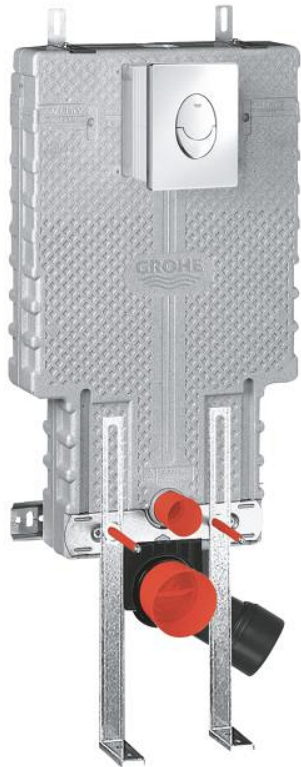

## 39 452 000 UNISSET 3-IN-1 SET FOR WC

### PRODUCT DESCRIPTION

- Colour: chrome
- with flushing cistern GD 2, 6 - 9 l
- consisting of:
  - Uniset element for WC (38 643 001)
  - Skate Air flush plate, chrome, vertical installation (38 505 000)
  - support feet (37 304 000)