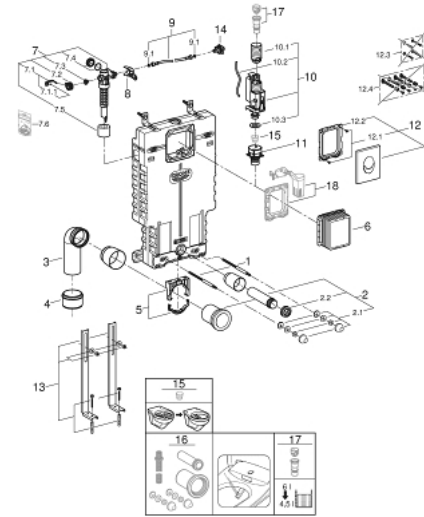

### PRODUCT DESCRIPTION

- Colour: chrome
- with flushing cistern GD 2, 6 - 9 l
- consisting of:
  - Uniset element for WC (38 643 001)
  - Skate Air flush plate, chrome, vertical installation (38 505 000)
  - support feet (37 304 000)

### SPARE PARTS, november 2021 – now

- 1: Threaded bolt (Spare part-nr. 4276400M)
- 2: WC inlet and outlet connecting set (Spare part-nr. 37311K00)
- 2.1: Basin fastening (Spare part-nr. 43511SH0)
- 2.2: Connector (Spare part-nr. 37119000)
- 3: PP-outlet bend Ø 90 mm (Spare part-nr. 42327000)
- 4: Reducer (Spare part-nr. 42242000)
- 5: Support for outlet bend (Spare part-nr. 42243000)
- 6: Inspection shaft (Spare part-nr. 66783000)
- 7: Filling valve (Spare part-nr. 37095000)
- 7.1: Lever (Spare part-nr. 43734000)
- 7.1.1: Seal (Spare part-nr. 4377000M)
- 7.2: Valve head (Spare part-nr. 43536000)
- 7.3: Membrane (Spare part-nr. 4375800M)
- 7.4: Screw cap (Spare part-nr. 43735000)
- 7.5: Valve float, 5 pcs. (Spare part-nr. 4379100M)
- 7.6: Set of seals (Spare part-nr. 43722000)\*
- 8: Support device (Spare part-nr. 42246000)
- 9: Connecting hose (Spare part-nr. 42233000)
- 9.1: Sealing washer (Spare part-nr. 0319100M)
- 10: Dual Flush discharge valve AV1 (Spare part-nr. 42320000)
- 10.1: Extension for overflow pipe (Spare part-nr. 42313000)
- 10.2: Pneumatic hose (Spare part-nr. 42319000)
- 10.3: Seal (Spare part-nr. 42310000)
- 11: Valve seat for GD2 (Spare part-nr. 42315000)
- 12: Flush plate (Spare part-nr. 38505000)
- 12.1: Screw (Spare part-nr. 6636200M)
- 12.2: Mounting frame (Spare part-nr. 43207000)
- 12.3: Fixing set (Spare part-nr. 4308500M)\*
- 12.4: Fixing set (Spare part-nr. 4215800M)\*
- 13: Support feet (Spare part-nr. 37304000)\*
- 14: Water connection (Spare part-nr. 48561000)
- 15: Flow restrictor (Spare part-nr. 42300000)\*
- 16: Retrofit kit for shower toilets Sensia Arena and Sensia Pro (Spare part-nr. 40899000)\*
- 17: 4.5 l adapter for GD2 (Spare part-nr. 42333000)\*
- 18: Retrofit set (Spare part-nr. 38796000)\*