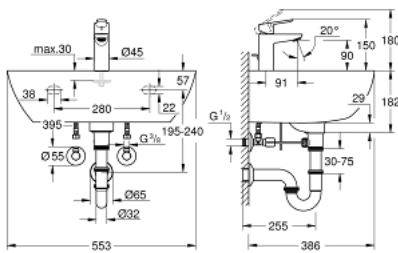

39 471 000 BAU CERAMIC BUNDLE WASH BASIN 55 + START EDGE SINGLE-LEVER BASIN MIXER

PRODUCT DESCRIPTION (1/2)

- Colour: alpine white
- consisting of:
 - Bau Ceramic wash basin 55 (39 440 000)
 - wall hung
 - 1 hole punched
 - with overflow
 - 553 x 386 mm
 - sanitary ware
- Start Edge single-lever basin mixer (23 342 000)
- single hole installation
- metal lever
- GROHE SmoothControl 28 mm ceramic cartridge
- GROHE LongLife finish
- mousseur 5.7 l/min
- rapid installation system
- pop-up waste set 1 1/4"
- flexible connection hoses
- mounting set
- brand: TOX
- hanger bolts M10 x 140
- Angle valve 1/2" (22 039 000)
- self-sealing connection thread
- wall connection 1/2"
- outlet 3/8"
- with length compensation
- with compression nut Ø 10 mm
- water protected spindle shutoff, brass, with grease chamber and double o-ring sealing
- long connecting shaft
- ergonomic metal handle
- marking: neutral
- metal push-on escutcheon Ø 55 mm
- GROHE LongLife finish

Pure Freude
an Wasser

39 471 000 **BAU CERAMIC BUNDLE WASH BASIN 55 + START EDGE SINGLE-LEVER BASIN MIXER**

PRODUCT DESCRIPTION (2/2)

- P-trap 1 1/4" (28 947 000)
- for basins
- wall connection
- sliding escutcheon