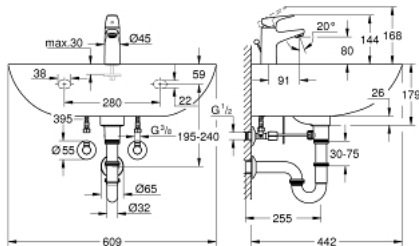

## 39 472 000 BAU CERAMIC BUNDLE WASH BASIN 60 + START FLOW SINGLE-LEVER BASIN MIXER

### PRODUCT DESCRIPTION (1/2)

- Colour: alpine white
- consisting of:
  - Bau Ceramic wash basin 60 (39 421 000)
  - wall hung
  - 1 hole punched
  - with overflow
  - 609 x 442 mm
  - sanitary ware
  - single hole installation
  - metal lever
  - GROHE SmoothControl 28 mm ceramic cartridge
  - GROHE LongLife finish
  - GROHE EcoJoy - Less water, perfect flow
  - maximum flow rate (at 3 bar): 5.7 l/min
  - rapid installation system
  - pop-up waste set 1 1/4"
  - flexible connection hoses
  - mounting set
  - brand: TOX
  - Angle valve 1/2" (22 039 000)
  - self-sealing connection thread
  - wall connection 1/2"
  - outlet 3/8"
  - with length compensation
  - with compression nut Ø 10 mm
  - water protected spindle shutoff, brass, with grease chamber and double o-ring sealing
  - long connecting shaft
  - ergonomic metal handle
  - marking: neutral
  - metal push-on escutcheon Ø 55 mm
  - GROHE LongLife finish
  - P-trap 1 1/4" (28 947 000)