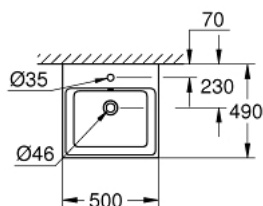

39 474 00H CUBE CERAMIC WASH BASIN 50

PRODUCT DESCRIPTION

- Colour: alpine white
- wall hung
- 1 hole punched, 2 holes pre-punched
- with overflow
- 500 x 490 mm
- sanitary ware
- GROHE HyperClean antibacterial glazing
- GROHE AquaCeramic antistick coating