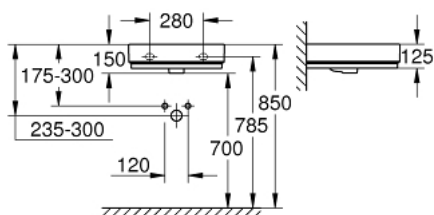

39 474 00H CUBE CERAMIC WASH BASIN 50

PRODUCT DESCRIPTION

- Colour: alpine white
- wall hung
- 1 hole punched, 2 holes pre-punched
- with overflow
- 500 x 490 mm
- sanitary ware
- GROHE HyperClean antibacterial glazing
- GROHE AquaCeramic antistick coating