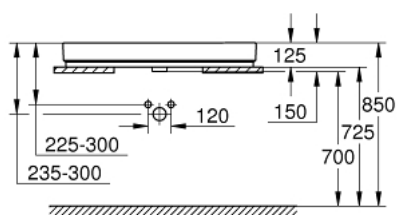

39 475 00H CUBE CERAMIC COUNTER TOP BASIN 100

PRODUCT DESCRIPTION

- Colour: alpine white
- flat back side glazed
- 1 hole punched, 2 holes pre-punched
- with overflow
- 1000 x 490 mm
- including fixation set
- sanitary ware
- GROHE HyperClean antibacterial glazing
- GROHE AquaCeramic antistick coating

39 475 00H CUBE CERAMIC COUNTER TOP BASIN 100

SPARE PARTS, marec 2017 – now

1: Mounting set (Spare part-nr. 49512000)