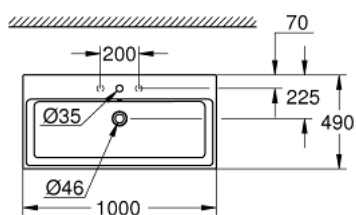

39 475 00H CUBE CERAMIC COUNTER TOP BASIN 100

PRODUCT DESCRIPTION

- Colour: alpine white
- flat back side glazed
- 1 hole punched, 2 holes pre-punched
- with overflow
- 1000 x 490 mm
- including fixation set
- sanitary ware
- GROHE HyperClean antibacterial glazing
- GROHE AquaCeramic antistick coating

39 475 00H CUBE CERAMIC COUNTER TOP BASIN 100

SPARE PARTS, marec 2017 – now

1: Mounting set (Spare part-nr. 49512000)