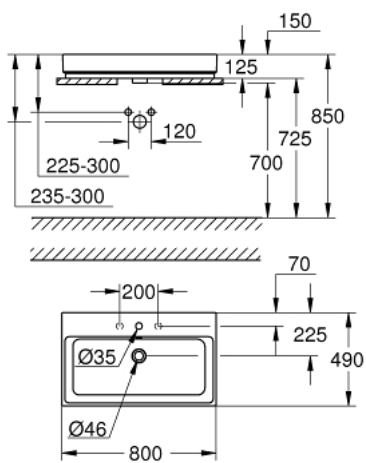

## 39 476 00H CUBE CERAMIC COUNTER TOP BASIN 80

### PRODUCT DESCRIPTION

- Colour: alpine white
- flat back side glazed
- 1 hole punched, 2 holes pre-punched
- with overflow
- 800 x 490 mm
- including fixation set
- sanitary ware
- GROHE HyperClean antibacterial glazing
- GROHE AquaCeramic antistick coating

## 39 476 00H CUBE CERAMIC COUNTER TOP BASIN 80

**SPARE PARTS**, marec 2017 – now

1: Mounting set (Spare part-nr. 49512000)