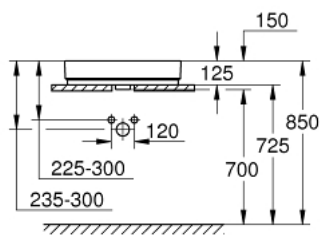

39 477 00H CUBE CERAMIC COUNTER TOP BASIN 60

PRODUCT DESCRIPTION

- Colour: alpine white
- flat back side glazed
- 1 hole punched, 2 holes pre-punched
- with overflow
- 600 x 490 mm
- including fixation set
- sanitary ware
- GROHE HyperClean antibacterial glazing
- GROHE AquaCeramic antistick coating

39 477 00H CUBE CERAMIC COUNTER TOP BASIN 60

SPARE PARTS, marec 2017 – now

1: Mounting set (Spare part-nr. 49512000)