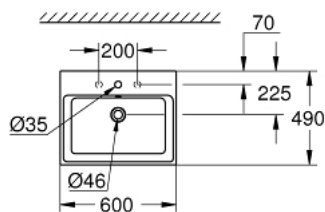

39 477 00H CUBE CERAMIC COUNTER TOP BASIN 60

PRODUCT DESCRIPTION

- Colour: alpine white
- flat back side glazed
- 1 hole punched, 2 holes pre-punched
- with overflow
- 600 x 490 mm
- including fixation set
- sanitary ware
- GROHE HyperClean antibacterial glazing
- GROHE AquaCeramic antistick coating

39 477 00H CUBE CERAMIC COUNTER TOP BASIN 60

SPARE PARTS, marec 2017 – now

1: Mounting set (Spare part-nr. 49512000)