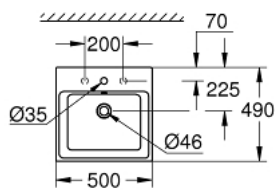

39 478 00H CUBE CERAMIC COUNTER TOP BASIN 50

PRODUCT DESCRIPTION

- Colour: alpine white
- flat back side glazed
- 1 hole punched, 2 holes pre-punched
- with overflow
- 500 x 490 mm
- including fixation set
- sanitary ware
- GROHE HyperClean antibacterial glazing
- GROHE AquaCeramic antistick coating

39 478 00H CUBE CERAMIC COUNTER TOP BASIN 50

SPARE PARTS, marec 2017 – now

1: Mounting set (Spare part-nr. 49512000)