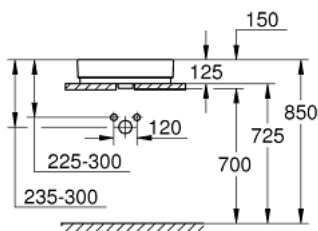

39 478 00H CUBE CERAMIC COUNTER TOP BASIN 50

PRODUCT DESCRIPTION

- Colour: alpine white
- flat back side glazed
- 1 hole punched, 2 holes pre-punched
- with overflow
- 500 x 490 mm
- including fixation set
- sanitary ware
- GROHE HyperClean antibacterial glazing
- GROHE AquaCeramic antistick coating

39 478 00H CUBE CERAMIC COUNTER TOP BASIN 50

SPARE PARTS, marec 2017 – now

1: Mounting set (Spare part-nr. 49512000)