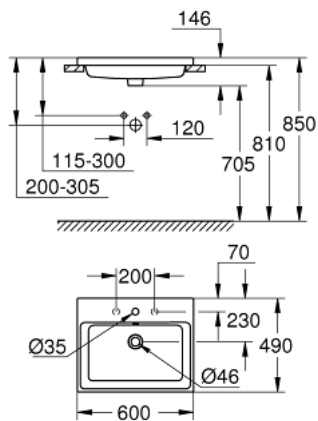

39 479 00H CUBE CERAMIC COUNTER BASIN 60

PRODUCT DESCRIPTION

- Colour: alpine white
- flat back side glazed
- built-in
- 1 hole punched, 2 holes pre-punched
- with overflow
- 600 x 490 mm
- including fixation set
- sanitary ware
- GROHE HyperClean antibacterial glazing
- GROHE AquaCeramic antistick coating

39 479 00H CUBE CERAMIC COUNTER BASIN 60

SPARE PARTS, marec 2017 – now

1: Mounting set (Spare part-nr. 49512000)