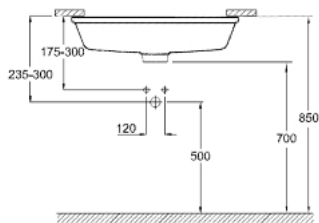

39 480 00H CUBE CERAMIC UNDER-COUNTER WASH BASIN 50

PRODUCT DESCRIPTION

- Colour: alpine white
- installation from below
- with overflow
- 492 x 370 mm
- including fixation set
- sanitary ware
- GROHE HyperClean antibacterial glazing
- GROHE AquaCeramic antistick coating

39 480 00H **CUBE CERAMIC UNDER-COUNTER WASH BASIN 50**

SPARE PARTS, marec 2017 – now

1: Mounting set (Spare part-nr. 49518000)