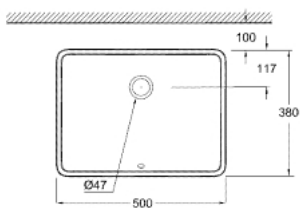

39 480 00H CUBE CERAMIC UNDER-COUNTER WASH BASIN 50

PRODUCT DESCRIPTION

- Colour: alpine white
- installation from below
- with overflow
- 492 x 370 mm
- including fixation set
- sanitary ware
- GROHE HyperClean antibacterial glazing
- GROHE AquaCeramic antistick coating

39 480 00H **CUBE CERAMIC UNDER-COUNTER WASH BASIN 50**

SPARE PARTS, marec 2017 – now

1: Mounting set (Spare part-nr. 49518000)