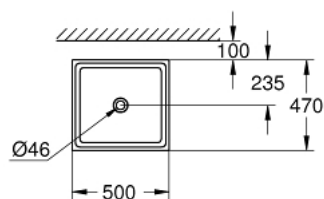

39 481 00H CUBE CERAMIC VESSEL BASIN 50

PRODUCT DESCRIPTION

- Colour: alpine white
- without overflow
- 500 x 470 mm
- including fixation set
- sanitary ware
- GROHE HyperClean antibacterial glazing
- GROHE AquaCeramic antistick coating

39 481 00H CUBE CERAMIC VESSEL BASIN 50

SPARE PARTS, marec 2017 – now

1: Mounting set (Spare part-nr. 49512000)