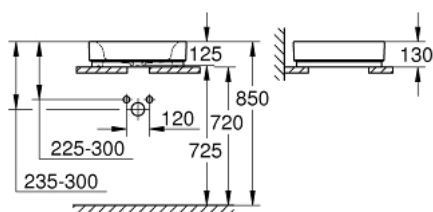

39 481 00H CUBE CERAMIC VESSEL BASIN 50

PRODUCT DESCRIPTION

- Colour: alpine white
- without overflow
- 500 x 470 mm
- including fixation set
- sanitary ware
- GROHE HyperClean antibacterial glazing
- GROHE AquaCeramic antistick coating

39 481 00H CUBE CERAMIC VESSEL BASIN 50

SPARE PARTS, marec 2017 – now

1: Mounting set (Spare part-nr. 49512000)