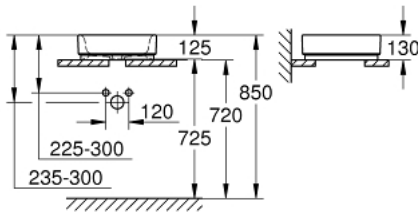

39 482 00H CUBE CERAMIC VESSEL BASIN 40

PRODUCT DESCRIPTION

- Colour: alpine white
- without overflow
- 410 x 410 mm
- including fixation set
- sanitary ware
- GROHE HyperClean antibacterial glazing
- GROHE AquaCeramic antistick coating

39 482 00H CUBE CERAMIC VESSEL BASIN 40

SPARE PARTS, marec 2017 – now

1: Mounting set (Spare part-nr. 49512000)