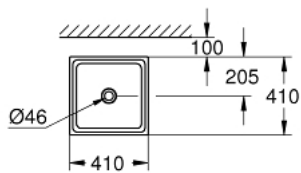

39 482 00H CUBE CERAMIC VESSEL BASIN 40

PRODUCT DESCRIPTION

- Colour: alpine white
- without overflow
- 410 x 410 mm
- including fixation set
- sanitary ware
- GROHE HyperClean antibacterial glazing
- GROHE AquaCeramic antistick coating

39 482 00H CUBE CERAMIC VESSEL BASIN 40

SPARE PARTS, marec 2017 – now

1: Mounting set (Spare part-nr. 49512000)