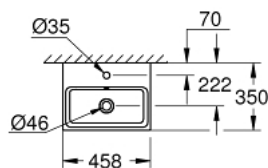

39 483 00H CUBE CERAMIC HAND RINSE BASIN 45

PRODUCT DESCRIPTION

- Colour: alpine white
- wall hung
- 1 hole punched
- with overflow
- 455 x 350 mm
- sanitary ware
- GROHE HyperClean antibacterial glazing
- GROHE AquaCeramic antistick coating