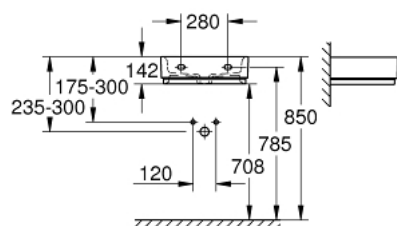

39 483 00H CUBE CERAMIC HAND RINSE BASIN 45

PRODUCT DESCRIPTION

- Colour: alpine white
- wall hung
- 1 hole punched
- with overflow
- 455 x 350 mm
- sanitary ware
- GROHE HyperClean antibacterial glazing
- GROHE AquaCeramic antistick coating