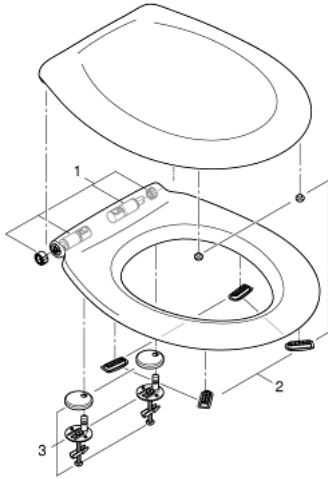

39 493 000 **BAU CERAMIC WC SEAT SOFT CLOSE**

PRODUCT DESCRIPTION

- Colour: alpine white
- with lid
- quick release function
- detachable
- material: Duroplast
- including fixation set
- stainless steel hinges
- easy fixation from above
- compatible with all Bau Ceramic bowls except 39 910 000 and 112 948 SH00

39 493 000 **BAU CERAMIC WC SEAT SOFT CLOSE**

SPARE PARTS, marec 2017 – now

1: Damper (Spare part-nr. 49528000)

2: Buffer set (Spare part-nr. 49530000)

3: Fixing set (Spare part-nr. 49529000)