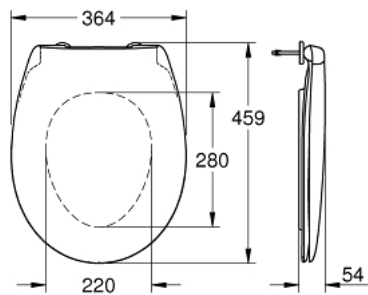

39 493 000 **BAU CERAMIC WC SEAT SOFT CLOSE**

PRODUCT DESCRIPTION

- Colour: alpine white
- with lid
- quick release function
- detachable
- material: Duroplast
- including fixation set
- stainless steel hinges
- easy fixation from above
- compatible with all Bau Ceramic bowls except 39 910 000 and 112 948 SH00

39 493 000 **BAU CERAMIC WC SEAT SOFT CLOSE**

SPARE PARTS, marec 2017 – now

1: Damper (Spare part-nr. 49528000)

2: Buffer set (Spare part-nr. 49530000)

3: Fixing set (Spare part-nr. 49529000)