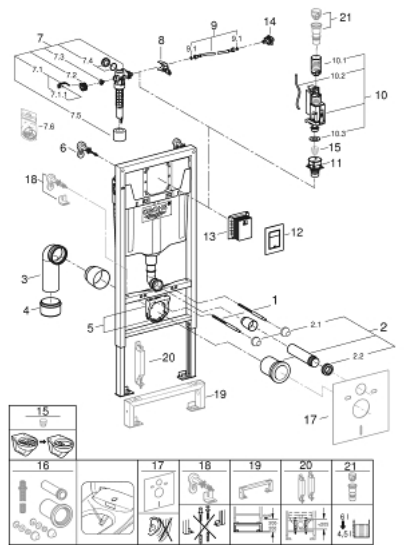

39 501 000 **RAPID SL 3-IN-1 SET FOR WC, 1.13 M INSTALLATION HEIGHT**

SPARE PARTS, april 2017 – now

- 1: Threaded bolt (Spare part-nr. 4276400M)
- 2: WC inlet and outlet connecting set (Spare part-nr. 37311K00)
- 2.1: Basin fastening (Spare part-nr. 43511SH0)
- 2.2: Connector (Spare part-nr. 37119000)
- 3: PP-outlet bend Ø 90 mm (Spare part-nr. 42327000)
- 4: Reducer (Spare part-nr. 42242000)
- 5: Support for outlet bend (Spare part-nr. 42243000)
- 6: Wall brackets (Spare part-nr. 3855800M)
- 7: Filling valve (Spare part-nr. 37095000)
- 7.1: Lever (Spare part-nr. 43734000)
- 7.1.1: Seal (Spare part-nr. 4377000M)
- 7.2: Valve head (Spare part-nr. 43536000)
- 7.3: Membrane (Spare part-nr. 4375800M)
- 7.4: Screw cap (Spare part-nr. 43735000)
- 7.5: Valve float, 5 pcs. (Spare part-nr. 4379100M)
- 7.6: Set of seals (Spare part-nr. 43722000)*
- 8: Support device (Spare part-nr. 42246000)
- 9: Connecting hose (Spare part-nr. 42233000)
- 9.1: Sealing washer (Spare part-nr. 0319100M)
- 10: Dual Flush discharge valve AV1 (Spare part-nr. 42320000)
- 10.1: Extension for overflow pipe (Spare part-nr. 42313000)
- 10.2: Pneumatic hose (Spare part-nr. 42319000)
- 10.3: Seal (Spare part-nr. 42310000)
- 11: Valve seat (Spare part-nr. 42599000)
- 12: Flush plate (Spare part-nr. 37535000)
- 13: Revision shaft for small flush plates (Spare part-nr. 40911000)
- 14: Water connection (Spare part-nr. 48561000)
- 15: Flow restrictor (Spare part-nr. 42300000)*
- 16: Retrofit kit for shower toilets Sensia Arena and Sensia Pro (Spare part-nr. 40899000)*
- 17: Set for noise protection (Spare part-nr. 37131000)*
- 18: Xtra wall brackets, flexible placing (Spare part-nr. 38733000)*
- 19: Extension (Spare part-nr. 38629000)*
- 20: Accessory (Spare part-nr. 38779000)*
- 21: 4.5 l adapter for GD2 (Spare part-nr. 42333000)*