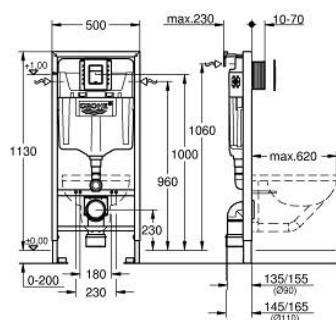

39 501 000 **RAPID SL 3-IN-1 SET FOR WC, 1.13 M INSTALLATION HEIGHT**

PRODUCT DESCRIPTION

- Colour: chrome
- with flushing cistern GD 2, 6 - 9 l
- consisting of:
 - Rapid SL element for WC (38 528 001)
 - Skate Cosmopolitan S flush plate, chrome (37 535 000)
 - wall brackets (38 558 00M)
- including revision shaft 40 911 000 for mounting of small flush plates