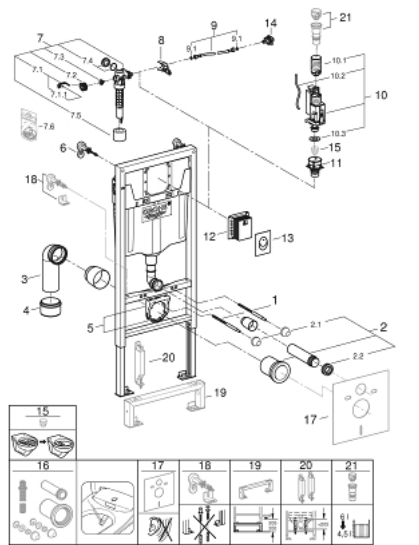

39 503 000 RAPID SL 3-IN-1 SET FOR WC, 1.13 M INSTALLATION HEIGHT

SPARE PARTS, april 2017 – now

- 1: Threaded bolt (Spare part-nr. 4276400M)
- 2: WC inlet and outlet connecting set (Spare part-nr. 37311K00)
- 2.1: Basin fastening (Spare part-nr. 43511SH0)
- 2.2: Connector (Spare part-nr. 37119000)
- 3: PP-outlet bend Ø 90 mm (Spare part-nr. 42327000)
- 4: Reducer (Spare part-nr. 42242000)
- 5: Support for outlet bend (Spare part-nr. 42243000)
- 6: Wall brackets (Spare part-nr. 3855800M)
- 7: Filling valve (Spare part-nr. 37095000)
- 7.1: Lever (Spare part-nr. 43734000)
- 7.1.1: Seal (Spare part-nr. 4377000M)
- 7.2: Valve head (Spare part-nr. 43536000)
- 7.3: Membrane (Spare part-nr. 4375800M)
- 7.4: Screw cap (Spare part-nr. 43735000)
- 7.5: Valve float, 5 pcs. (Spare part-nr. 4379100M)
- 7.6: Set of seals (Spare part-nr. 43722000)*
- 8: Support device (Spare part-nr. 42246000)
- 9: Connecting hose (Spare part-nr. 42233000)
- 9.1: Sealing washer (Spare part-nr. 0319100M)
- 10: Dual Flush discharge valve AV1 (Spare part-nr. 42320000)
- 10.1: Extension for overflow pipe (Spare part-nr. 42313000)
- 10.2: Pneumatic hose (Spare part-nr. 42319000)
- 10.3: Seal (Spare part-nr. 42310000)
- 11: Valve seat (Spare part-nr. 42599000)
- 12: Revision shaft for small flush plates (Spare part-nr. 40911000)
- 13: Flush plate (Spare part-nr. 37965000)
- 14: Water connection (Spare part-nr. 48561000)
- 15: Flow restrictor (Spare part-nr. 42300000)*
- 16: Retrofit kit for shower toilets Sensia Arena and Sensia Pro (Spare part-nr. 40899000)*
- 17: Set for noise protection (Spare part-nr. 37131000)*
- 18: Xtra wall brackets, flexible placing (Spare part-nr. 38733000)*
- 19: Extension (Spare part-nr. 38629000)*
- 20: Accessory (Spare part-nr. 38779000)*
- 21: 4.5 l adapter for GD2 (Spare part-nr. 42333000)*

* Optional accessories