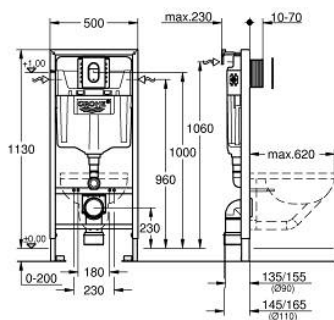

## 39 503 000 RAPID SL 3-IN-1 SET FOR WC, 1.13 M INSTALLATION HEIGHT

### PRODUCT DESCRIPTION

- Colour: chrome
- with flushing cistern GD 2, 6 - 9 l
- consisting of:
  - Rapid SL element for WC (38 528 001)
  - Skate Air S flush plate, chrome, vertical installation (37 965 000)
  - wall brackets (38 558 00M)