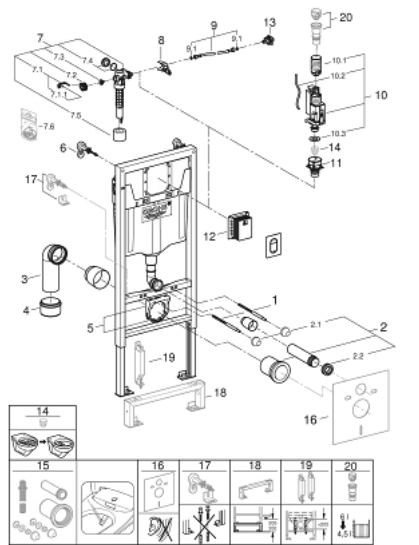

39 504 000 **RAPID SL 3-IN-1 SET FOR WC, 1.13 M INSTALLATION HEIGHT**

SPARE PARTS, april 2017 – now

- 1: Threaded bolt (Spare part-nr. 4276400M)
- 2: WC inlet and outlet connecting set (Spare part-nr. 37311K00)
- 2.1: Basin fastening (Spare part-nr. 43511SH0)
- 2.2: Connector (Spare part-nr. 37119000)
- 3: PP-outlet bend \varnothing 90 mm (Spare part-nr. 42327000)
- 4: Reducer (Spare part-nr. 42242000)
- 5: Support for outlet bend (Spare part-nr. 42243000)
- 6: Wall brackets (Spare part-nr. 3855800M)
- 7: Filling valve (Spare part-nr. 37095000)
- 7.1: Lever (Spare part-nr. 43734000)
- 7.1.1: Seal (Spare part-nr. 4377000M)
- 7.2: Valve head (Spare part-nr. 43536000)
- 7.3: Membrane (Spare part-nr. 4375800M)
- 7.4: Screw cap (Spare part-nr. 43735000)
- 7.5: Valve float, 5 pcs. (Spare part-nr. 4379100M)
- 7.6: Set of seals (Spare part-nr. 43722000)*
- 8: Support device (Spare part-nr. 42246000)
- 9: Connecting hose (Spare part-nr. 42233000)
- 9.1: Sealing washer (Spare part-nr. 0319100M)
- 10: Dual Flush discharge valve AV1 (Spare part-nr. 42320000)
- 10.1: Extension for overflow pipe (Spare part-nr. 42313000)
- 10.2: Pneumatic hose (Spare part-nr. 42319000)
- 10.3: Seal (Spare part-nr. 42310000)
- 11: Valve seat (Spare part-nr. 42599000)
- 12: Revision shaft for small flush plates (Spare part-nr. 40911000)
- 13: Water connection (Spare part-nr. 48561000)
- 14: Flow restrictor (Spare part-nr. 42300000)*
- 15: Retrofit kit for shower toilets Sensia Arena and Sensia Pro (Spare part-nr. 40899000)*
- 16: Set for noise protection (Spare part-nr. 37131000)*
- 17: Xtra wall brackets, flexible placing (Spare part-nr. 38733000)*
- 18: Extension (Spare part-nr. 38629000)*
- 19: Accessory (Spare part-nr. 38779000)*
- 20: 4.5 l adapter for GD2 (Spare part-nr. 42333000)*