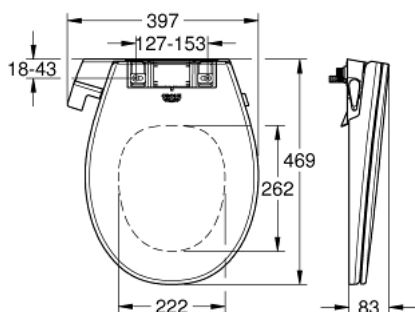

39 557 SH0 MANUAL BIDET SEAT

PRODUCT DESCRIPTION

- Colour: alpine white
- WC seat with lid
- 2 dedicated spray arms (1 for anal area, 1 for front spray)
- pre- and post-rinsing of spray nozzle with fresh water
- manually operated side handle requires no electricity
- adjustable spray intensity
- Duroplast WC seat and lid with soft close function
- includes:
 - seat
 - lid
 - mounting plate
 - housing with two spray arms
 - handle
 - filter

39 557 SH0 MANUAL BIDET SEAT

SPARE PARTS, december 2017 – now

- 1: WC seat and lid (Spare part-nr. 14986SH0)
- 2: fastening (Spare part-nr. 14982000)
- 3: lever (Spare part-nr. 14985F00)
- 4: operating unit (Spare part-nr. 14984SH0)
- 5: Filter (Spare part-nr. 4241300M)