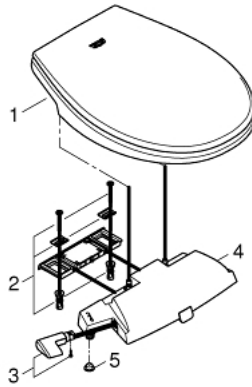

39 557 SH0 MANUAL BIDET SEAT

PRODUCT DESCRIPTION

- Colour: alpine white
- WC seat with lid
- 2 dedicated spray arms (1 for anal area, 1 for front spray)
- pre- and post-rinsing of spray nozzle with fresh water
- manually operated side handle requires no electricity
- adjustable spray intensity
- Duroplast WC seat and lid with soft close function
- includes:
 - seat
 - lid
 - mounting plate
 - housing with two spray arms
 - handle
 - filter

39 557 SH0 MANUAL BIDET SEAT

SPARE PARTS, december 2017 – now

- 1: WC seat and lid (Spare part-nr. 14986SH0)
- 2: fastening (Spare part-nr. 14982000)
- 3: lever (Spare part-nr. 14985F00)
- 4: operating unit (Spare part-nr. 14984SH0)
- 5: Filter (Spare part-nr. 4241300M)