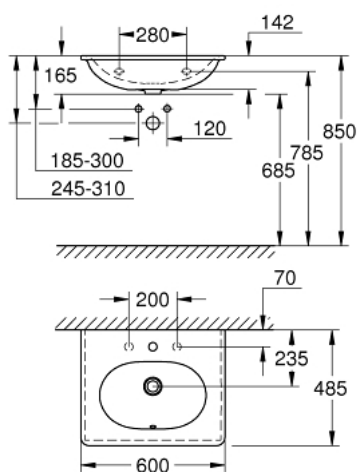

39 565 00H ESSENCE WASH BASIN 60

PRODUCT DESCRIPTION

- Colour: alpine white
- wall hung
- 1 hole punched, 2 holes pre-punched
- with overflow on opposite site to faucet
- 600 x 485 mm
- sanitary ware
- GROHE HyperClean antibacterial glazing
- GROHE AquaCeramic antistick coating