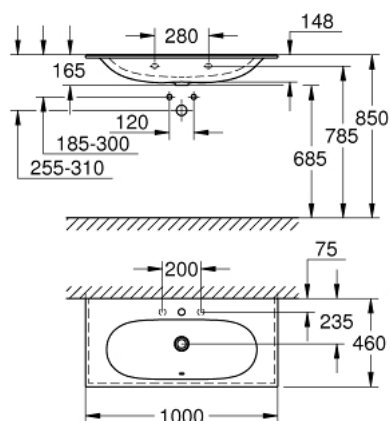

39 566 00H ESSENCE VANITY BASIN 100

PRODUCT DESCRIPTION

- Colour: alpine white
- wall hung
- 1 hole punched, 2 holes pre-punched
- with overflow on opposite site to faucet
- suitable for vanity units
- 1000 x 460 mm
- sanitary ware
- GROHE HyperClean antibacterial glazing
- GROHE AquaCeramic antistick coating
- wash basin underside: grinded