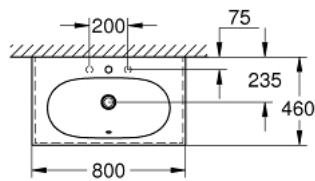

39 567 00H ESSENCE VANITY BASIN 80

PRODUCT DESCRIPTION

- Colour: alpine white
- wall hung
- 1 hole punched, 2 holes pre-punched
- with overflow on opposite site to faucet
- 800 x 460 mm
- sanitary ware
- GROHE HyperClean antibacterial glazing
- GROHE AquaCeramic antistick coating
- wash basin underside: grinded