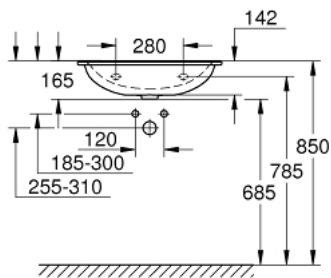

39 568 00H ESSENCE VANITY BASIN 60

PRODUCT DESCRIPTION

- Colour: alpine white
- wall hung
- 1 hole punched, 2 holes pre-punched
- with overflow on opposite site to faucet
- suitable for vanity units
- 600 x 460 mm
- sanitary ware
- GROHE HyperClean antibacterial glazing
- GROHE AquaCeramic antistick coating