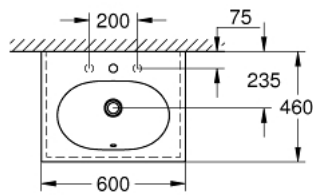

39 568 00H ESSENCE VANITY BASIN 60

PRODUCT DESCRIPTION

- Colour: alpine white
- wall hung
- 1 hole punched, 2 holes pre-punched
- with overflow on opposite site to faucet
- suitable for vanity units
- 600 x 460 mm
- sanitary ware
- GROHE HyperClean antibacterial glazing
- GROHE AquaCeramic antistick coating