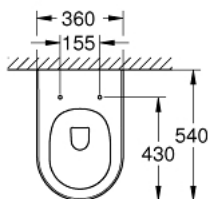

39 571 00H ESSENCE WALL HUNG WC

PRODUCT DESCRIPTION

- Colour: alpine white
- for concealed cistern
- wash down
- rimless
- horizontal outlet
- class 1, full flush 6 l, 5 l according to EN997
- flushes with 4.5 l for full flush, 3 l for small flush
- including fixation set
- sanitary ware
- fully skirted with invisible fixation
- GROHE HyperClean antibacterial glazing
- GROHE AquaCeramic antistick coating
- compatible with seat and cover 39 577 001 (soft close)