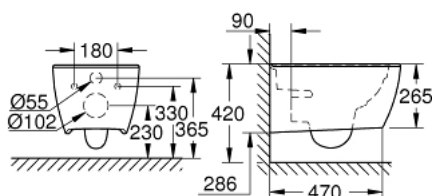

39 571 00H ESSENCE WALL HUNG WC

PRODUCT DESCRIPTION

- Colour: alpine white
- for concealed cistern
- wash down
- rimless
- horizontal outlet
- class 1, full flush 6 l, 5 l according to EN997
- flushes with 4.5 l for full flush, 3 l for small flush
- including fixation set
- sanitary ware
- fully skirted with invisible fixation
- GROHE HyperClean antibacterial glazing
- GROHE AquaCeramic antistick coating
- compatible with seat and cover 39 577 001 (soft close)