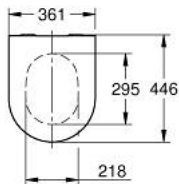

39 577 001 ESSENCE WC SEAT SOFT CLOSE

PRODUCT DESCRIPTION

- Colour: alpine white
- with lid
- quick release function
- detachable
- material: Duroplast
- including fixation set
- stainless steel hinges
- easy fixation from above
- weight bearing capacity 150 kg
- compatible with all Essence bowls