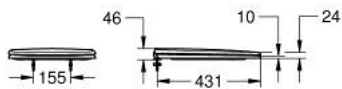

39 577 001 ESSENCE WC SEAT SOFT CLOSE

PRODUCT DESCRIPTION

- Colour: alpine white
- with lid
- quick release function
- detachable
- material: Duroplast
- including fixation set
- stainless steel hinges
- easy fixation from above
- weight bearing capacity 150 kg
- compatible with all Essence bowls