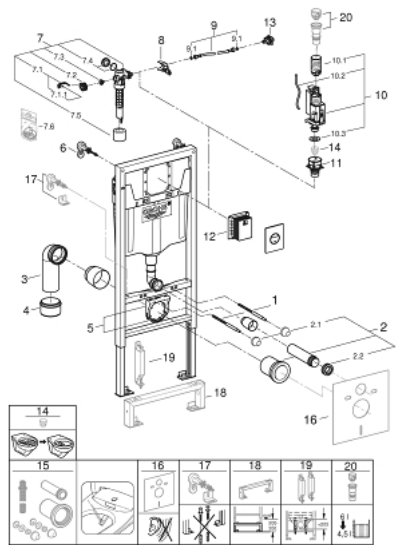

### PRODUCT DESCRIPTION

- Colour: chrome
- with flushing cistern GD 2, 6 - 9 l
- consisting of:
  - Rapid SL element for WC (38 528 001)
  - Nova Cosmopolitan S flush plate, chrome (37 601 000)
  - wall brackets (38 558 00M)

### SPARE PARTS, maj 2018 – now

- 1: Threaded bolt (Spare part-nr. 4276400M)
- 2: WC inlet and outlet connecting set (Spare part-nr. 37311K00)
- 2.1: Basin fastening (Spare part-nr. 43511SH0)
- 2.2: Connector (Spare part-nr. 37119000)
- 3: PP-outlet bend Ø 90 mm (Spare part-nr. 42327000)
- 4: Reducer (Spare part-nr. 42242000)
- 5: Support for outlet bend (Spare part-nr. 42243000)
- 6: Wall brackets (Spare part-nr. 3855800M)
- 7: Filling valve (Spare part-nr. 37095000)
- 7.1: Lever (Spare part-nr. 43734000)
- 7.1.1: Seal (Spare part-nr. 4377000M)
- 7.2: Valve head (Spare part-nr. 43536000)
- 7.3: Membrane (Spare part-nr. 4375800M)
- 7.4: Screw cap (Spare part-nr. 43735000)
- 7.5: Valve float, 5 pcs. (Spare part-nr. 4379100M)
- 7.6: Set of seals (Spare part-nr. 43722000)\*
- 8: Support device (Spare part-nr. 42246000)
- 9: Connecting hose (Spare part-nr. 42233000)
- 9.1: Sealing washer (Spare part-nr. 0319100M)
- 10: Dual Flush discharge valve AV1 (Spare part-nr. 42320000)
- 10.1: Extension for overflow pipe (Spare part-nr. 42313000)
- 10.2: Pneumatic hose (Spare part-nr. 42319000)
- 10.3: Seal (Spare part-nr. 42310000)
- 11: Valve seat (Spare part-nr. 42599000)
- 12: Revision shaft for small flush plates (Spare part-nr. 40911000)
- 13: Water connection (Spare part-nr. 48561000)
- 14: Flow restrictor (Spare part-nr. 42300000)\*
- 15: Retrofit kit for shower toilets Sensia Arena and Sensia Pro (Spare part-nr. 40899000)\*
- 16: Set for noise protection (Spare part-nr. 37131000)\*
- 17: Xtra wall brackets, flexible placing (Spare part-nr. 38733000)\*
- 18: Extension (Spare part-nr. 38629000)\*
- 19: Accessory (Spare part-nr. 38779000)\*
- 20: 4.5 l adapter for GD2 (Spare part-nr. 42333000)\*