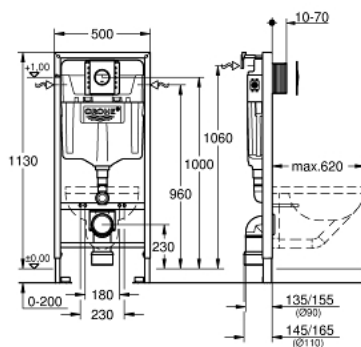

## 39 581 000 RAPID SL 3-IN-1 SET FOR WC, 1.13 M INSTALLATION HEIGHT

### PRODUCT DESCRIPTION

- Colour: chrome
- with flushing cistern GD 2, 6 - 9 l
- consisting of:
  - Rapid SL element for WC (38 528 001)
  - Nova Cosmopolitan S flush plate, chrome (37 601 000)
  - wall brackets (38 558 00M)

## 39 581 000 **RAPID SL 3-IN-1 SET FOR WC, 1.13 M INSTALLATION HEIGHT**