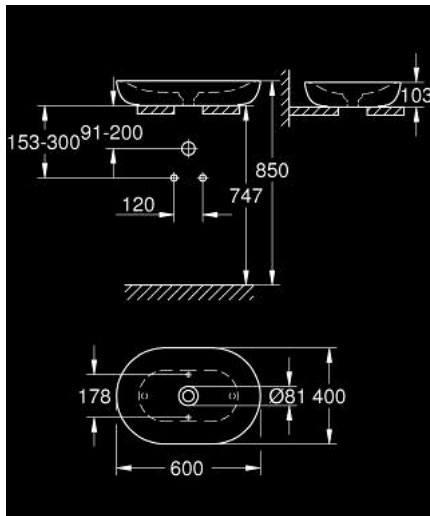

39 608 00H **ESSENCE VESSEL BASIN 60**

PRODUCT DESCRIPTION

- Colour: alpine white
- without overflow
- 600 x 400 mm
- including fixation set
- including ceramic waste, removable cover
- non-closable
- sanitary ware
- GROHE HyperClean antibacterial glazing
- GROHE AquaCeramic antistick coating