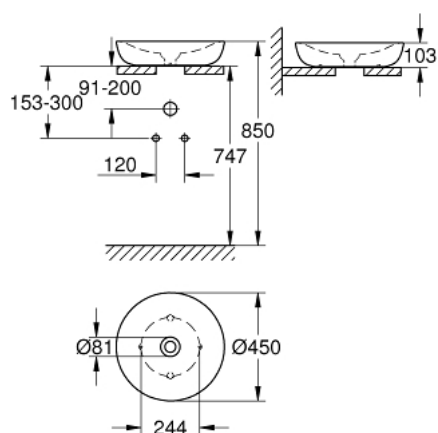

39 609 00H ESSENCE VESSEL BASIN 45

PRODUCT DESCRIPTION

- Colour: alpine white
- without overflow
- 450 x 450 mm
- including fixation set
- including ceramic waste, removable cover
- non-closable
- sanitary ware
- GROHE HyperClean antibacterial glazing
- GROHE AquaCeramic antistick coating