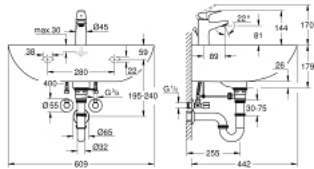

39 644 000 BAU CERAMIC BUNDLE WASH BASIN 60 + BAUFLOW BASIN MIXER

PRODUCT DESCRIPTION (1/2)

- Colour: alpine white
- consisting of:
 - Bau Ceramic wash basin 60 (39 421 000)
 - wall hung
 - 1 hole punched
 - with overflow
 - 609 x 442 mm
 - sanitary ware
 - BauFlow single-lever basin mixer S-size (23 751 000)
 - single hole installation
 - metal lever
 - GROHE SmoothControl 28 mm ceramic cartridge
 - GROHE LongLife finish
 - mousseur 5.7 l/min
 - rapid installation system
 - pop-up waste set 1 1/4"
 - flexible connection hoses
 - mounting set
 - brand: TOX
 - hanger bolts M10 x 140
 - Angle valve 1/2" (22 039 000)
 - self-sealing connection thread
 - wall connection 1/2"
 - outlet 3/8"
 - with length compensation
 - with compression nut Ø 10 mm
 - water protected spindle shutoff, brass, with grease chamber and double o-ring sealing
 - long connecting shaft
 - ergonomic metal handle
 - marking: neutral
 - metal push-on escutcheon Ø 55 mm
 - GROHE LongLife finish

Pure Freude
an Wasser

39 644 000 **BAU CERAMIC BUNDLE WASH BASIN 60 + BAUFLOW BASIN MIXER**

PRODUCT DESCRIPTION (2/2)

- P-trap 1 1/4" (28 947 000)
- for basins
- wall connection
- sliding escutcheon