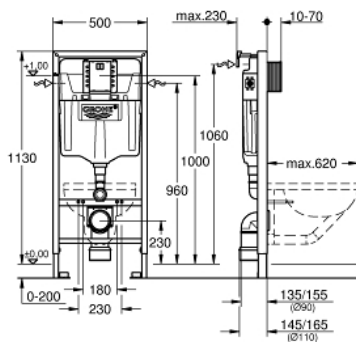

39 750 001 **RAPID SL 2-IN-1 SET FOR WC, 1.13 M INSTALLATION HEIGHT**

PRODUCT DESCRIPTION

- with flushing cistern GD 2, 6 - 9 I
- consisting of:
 - Rapid SL element for WC (38 528 001)
 - wall brackets (38 558 00M)
- including revision shaft 40 911 000 for mounting of small flush plates