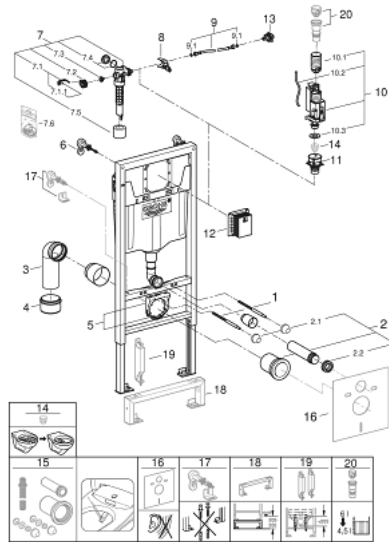

39 750 001 RAPID SL 2-IN-1 SET FOR WC, 1.13 M INSTALLATION HEIGHT

SPARE PARTS, november 2021 – now

- 1: Threaded bolt (Spare part-nr. 4276400M)
- 2: WC inlet and outlet connecting set (Spare part-nr. 37311K00)
- 2.1: Basin fastening (Spare part-nr. 43511SH0)
- 2.2: Connector (Spare part-nr. 37119000)
- 3: PP-outlet bend $\varnothing$ 90 mm (Spare part-nr. 42327000)
- 4: Reducer (Spare part-nr. 42242000)
- 5: Support for outlet bend (Spare part-nr. 42243000)
- 6: Wall brackets (Spare part-nr. 38558000)
- 7: Filling valve (Spare part-nr. 37095000)
- 7.1: Lever (Spare part-nr. 43734000)
- 7.1.1: Seal (Spare part-nr. 4377000M)
- 7.2: Valve head (Spare part-nr. 43536000)
- 7.3: Membrane (Spare part-nr. 4375800M)
- 7.4: Screw cap (Spare part-nr. 43735000)
- 7.5: Valve float, 5 pcs. (Spare part-nr. 4379100M)
- 7.6: Set of seals (Spare part-nr. 43722000)*
- 8: Support device (Spare part-nr. 42246000)
- 9: Connecting hose (Spare part-nr. 42233000)
- 9.1: Sealing washer (Spare part-nr. 0319100M)
- 10: Dual Flush discharge valve AV1 (Spare part-nr. 42320000)
- 10.1: Extension for overflow pipe (Spare part-nr. 42313000)
- 10.2: Pneumatic hose (Spare part-nr. 42319000)
- 10.3: Seal (Spare part-nr. 42310000)
- 11: Valve seat (Spare part-nr. 42599000)
- 12: Revision shaft for small flush plates (Spare part-nr. 40911000)
- 13: Water connection (Spare part-nr. 48561000)
- 14: Flow restrictor (Spare part-nr. 42300000)*
- 15: Retrofit kit for shower toilets Sensia Arena and Sensia Pro (Spare part-nr. 40899000)*
- 16: Set for noise protection (Spare part-nr. 37131000)*
- 17: Xtra wall brackets, flexible placing (Spare part-nr. 38733000)*
- 18: Extension (Spare part-nr. 38629000)*
- 19: Accessory (Spare part-nr. 38779000)*
- 20: 4.5 l adapter for GD2 (Spare part-nr. 42333000)*

* Optional accessories