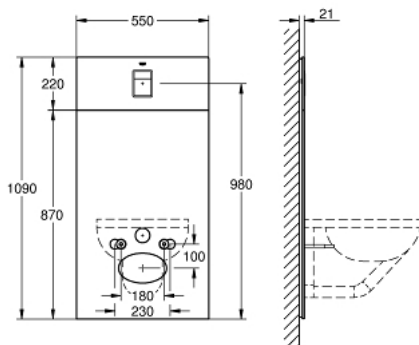

39 980 KS0 GROHE GLASS MODULE

PRODUCT DESCRIPTION

- Colour: velvet black
- for Rapid SL and Uniset with flushing cistern GD 2
- for connecting shower toilet Sensia Arena or common wall-hung WCs
- for tiled/plastered walls
- two-piece glass cover made of tempered safety glass (8 mm)
- upper part removable for maintenance
- flush plate Skate Cosmopolitan, chrome, flush plate is kept flush with glass cover
- HPL mounting plate with hole pattern for all connections
- mounting plate with concealed water connection for shower toilet Sensia Arena
- mounting plate with with quality edges in silver finish
- set for noise protection
- including accessory for mounting glass plate and WC ceramic

39 980 KS0 GROHE GLASS MODULE

SPARE PARTS, november 2021 – now

1: top plate w. push button (Spare part-nr. 42644KS0)

1.1: Fixing set (Spare part-nr. 4215800M)

2: WC inlet and outlet connecting set (Spare part-nr. 37311K00)*