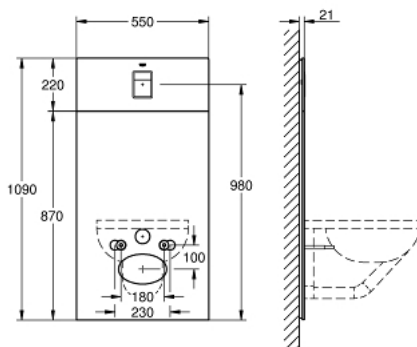

39 980 LS0 GROHE GLASS MODULE

PRODUCT DESCRIPTION

- Colour: moon white
- for Rapid SL and Uniset with flushing cistern GD 2
- for connecting shower toilet Sensia Arena or common wall-hung WCs
- for tiled/plastered walls
- two-piece glass cover made of tempered safety glass (8 mm)
- upper part removable for maintenance
- flush plate Skate Cosmopolitan, chrome, flush plate is kept flush with glass cover
- HPL mounting plate with hole pattern for all connections
- mounting plate with concealed water connection for shower toilet Sensia Arena
- mounting plate with with quality edges in silver finish
- set for noise protection
- including accessory for mounting glass plate and WC ceramic

39 980 LS0 GROHE GLASS MODULE

SPARE PARTS, september 2021 – now

1: top plate w. push button (Spare part-nr. 42644LS0)

1.1: Fixing set (Spare part-nr. 4215800M)

2: WC inlet and outlet connecting set (Spare part-nr. 37311K00)*