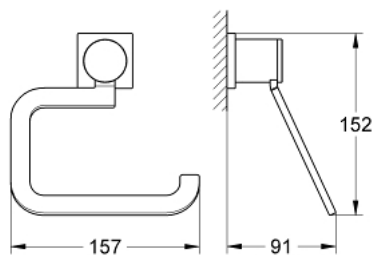

40 279 000 ALLURE TOILET PAPER HOLDER

PRODUCT DESCRIPTION

- Colour: chrome
- without cover
- material: metal
- concealed fastening
- GROHE LongLife finish

Pure Freude
an Wasser

40 279 000 **ALLURE TOILET PAPER HOLDER**