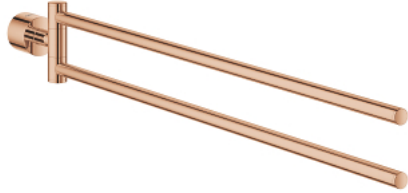

40 308 DA3 **ATRIO TOWEL BAR**

PRODUCT DESCRIPTION

- Colour: warm sunset
- material: metal
- two arms, not pivotable
- length 489 mm
- concealed fastening
- GROHE LongLife finish