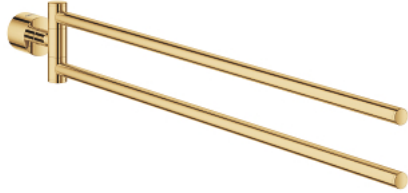

40 308 GL3 ATRIO TOWEL BAR

PRODUCT DESCRIPTION

- Colour: cool sunrise
- material: metal
- two arms, not pivotable
- length 489 mm
- concealed fastening
- GROHE LongLife finish