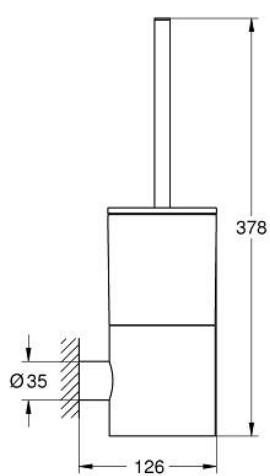

40 314 003 ATRIO TOILET BRUSH SET

PRODUCT DESCRIPTION

- Colour: chrome
- material: glass / metal
- wall mounted
- concealed fastening
- GROHE LongLife finish

40 314 003 ATRIO TOILET BRUSH SET

SPARE PARTS, junij 2017 – now

1: null (Spare part-nr. null)

2: null (Spare part-nr. null)