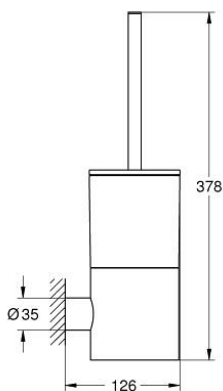

40 314 AL3 ATRIO TOILET BRUSH SET

PRODUCT DESCRIPTION

- Colour: brushed hard graphite
- material: glass / metal
- wall mounted
- concealed fastening
- GROHE LongLife finish

40 314 AL3 ATRIO TOILET BRUSH SET

SPARE PARTS, junij 2017 – now

1: Spare brush (Spare part-nr. 40951AL0)

1.1: Spare brush head (Spare part-nr. 40791KS1)

2: Spare glass (Spare part-nr. 40952000)