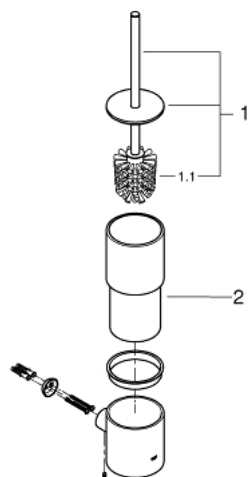

40 314 AL3 ATRIO TOILET BRUSH SET

PRODUCT DESCRIPTION

- Colour: brushed hard graphite
- material: glass / metal
- wall mounted
- concealed fastening
- GROHE LongLife finish

40 314 AL3 ATRIO TOILET BRUSH SET

SPARE PARTS, junij 2017 – now

1: Spare brush (Spare part-nr. 40951AL0)

1.1: Spare brush head (Spare part-nr. 40791KS1)

2: Spare glass (Spare part-nr. 40952000)