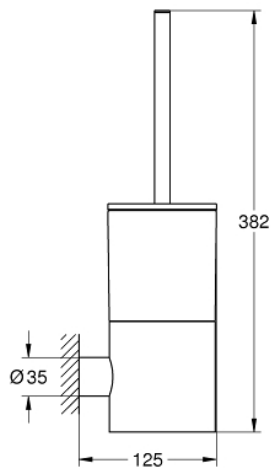

40 314 DA3 ATRIO TOILET BRUSH SET

PRODUCT DESCRIPTION

- Colour: warm sunset
- material: glass / metal
- wall mounted
- concealed fastening
- GROHE LongLife finish

40 314 DA3 ATRIO TOILET BRUSH SET

SPARE PARTS, marec 2018 – now

1: Spare brush (Spare part-nr. 40951DA0)

1.1: Spare brush head (Spare part-nr. 40791KS1)

2: Spare glass (Spare part-nr. 40952000)