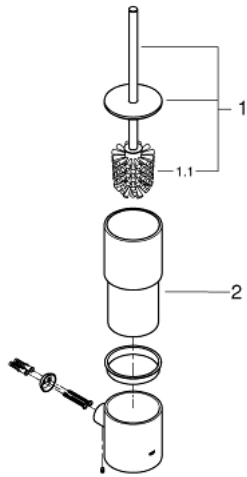

40 314 DA3 ATRIO TOILET BRUSH SET

PRODUCT DESCRIPTION

- Colour: warm sunset
- material: glass / metal
- wall mounted
- concealed fastening
- GROHE LongLife finish

40 314 DA3 ATRIO TOILET BRUSH SET

SPARE PARTS, marec 2018 – now

1: Spare brush (Spare part-nr. 40951DA0)

1.1: Spare brush head (Spare part-nr. 40791KS1)

2: Spare glass (Spare part-nr. 40952000)