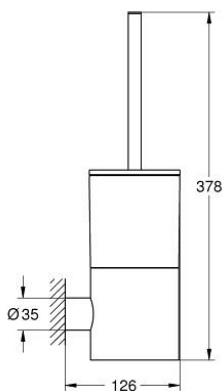

40 314 DC3 **ATRIO TOILET BRUSH SET**

PRODUCT DESCRIPTION

- Colour: supersteel
- material: glass / metal
- wall mounted
- concealed fastening
- GROHE LongLife finish

40 314 DC3 ATRIO TOILET BRUSH SET

SPARE PARTS, junij 2017 – now

1: null (Spare part-nr. null)

2: null (Spare part-nr. null)