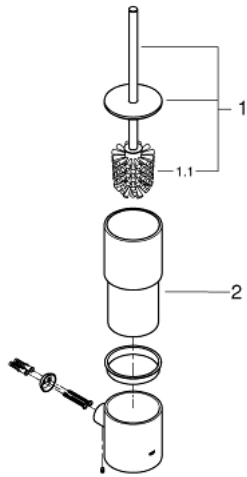

40 314 DC3 **ATRIO TOILET BRUSH SET**

PRODUCT DESCRIPTION

- Colour: supersteel
- material: glass / metal
- wall mounted
- concealed fastening
- GROHE LongLife finish

40 314 DC3 ATRIO TOILET BRUSH SET

SPARE PARTS, junij 2017 – now

1: null (Spare part-nr. null)

2: null (Spare part-nr. null)