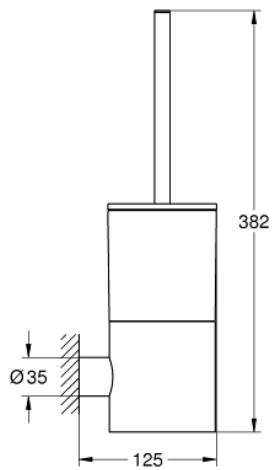

40 314 GL3 ATRIO TOILET BRUSH SET

PRODUCT DESCRIPTION

- Colour: cool sunrise
- material: glass / metal
- wall mounted
- concealed fastening
- GROHE LongLife finish

40 314 GL3 ATRIO TOILET BRUSH SET

SPARE PARTS, marec 2018 – now

1: Spare brush (Spare part-nr. 40951GL0)

1.1: Spare brush head (Spare part-nr. 40791KS1)

2: Spare glass (Spare part-nr. 40952000)