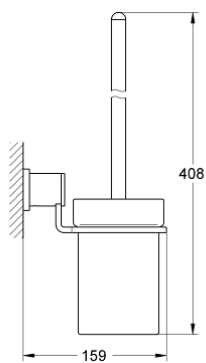

40 340 000 ALLURE TOILET BRUSH SET

PRODUCT DESCRIPTION

- Colour: chrome
- wall model
- GROHE LongLife finish

40 340 000 ALLURE TOILET BRUSH SET

SPARE PARTS, junij 2005 – now

- 1: Spare brush (Spare part-nr. 40206000)
- 1.1: Spare brush head (Spare part-nr. 40207000)
- 2: Spare glass for brush (Spare part-nr. 40265000)