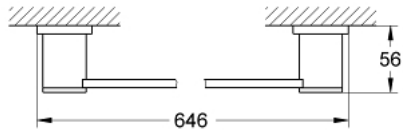

40 341 000 ALLURE TOWEL RAIL

PRODUCT DESCRIPTION

- Colour: chrome
- 640 mm (drilling length 600 mm)
- material: metal
- concealed fastening
- GROHE LongLife finish

Pure Freude
an Wasser

40 341 000 **ALLURE TOWEL RAIL**