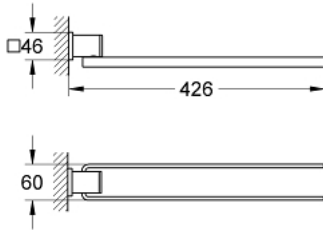

40 342 000 ALLURE TOWEL BAR

PRODUCT DESCRIPTION

- Colour: chrome
- two arms, not pivotable
- length 426 mm
- concealed fastening
- GROHE LongLife finish

Pure Freude
an Wasser

40 342 000 **ALLURE TOWEL BAR**