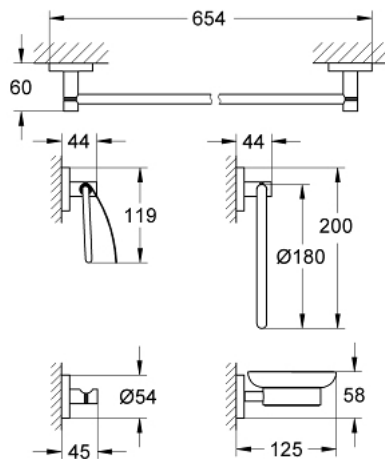

40 344 001 ESSENTIALS MASTER BATHROOM ACCESSORIES SET 5-IN-1

PRODUCT DESCRIPTION

- Colour: chrome
- material: glass / metal
- consisting of:
 - towel ring (40 365 001)
 - towel rail, 600 mm (40 366 001)
 - robe hook (40 364 001)
 - paper holder with cover (40 367 001)
 - soap dish with holder (40 444 001)
- concealed fastening
- GROHE LongLife finish
- suitable for screwing (including screws and dowels) or gluing (glue 40 915 000 sold separately)

40 344 001 **ESSENTIALS MASTER BATHROOM ACCESSORIES SET 5-IN-1**

SPARE PARTS, oktober 2014 – now

1: Soap dish (Spare part-nr. 40368001)